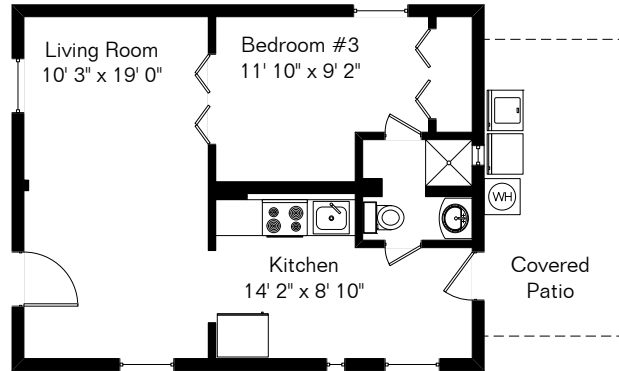

The square footages and room size information are deemed to be reliable but are not guaranteed and should be independently verified.

3156 E Towner St

Guest House

Main House 1,104 Sq Ft
 Guest House 534 Sq Ft

 Total Living Area 1,638 Sq Ft

Site Visit August 2012

Copyright 2012 Floor Plans First! LLC
 All Rights Reserved.

www.FloorPlansFirst.com

Toll Free (877) 887-1500
 Voice (520) 881-1500
 Fax (520) 791-7701