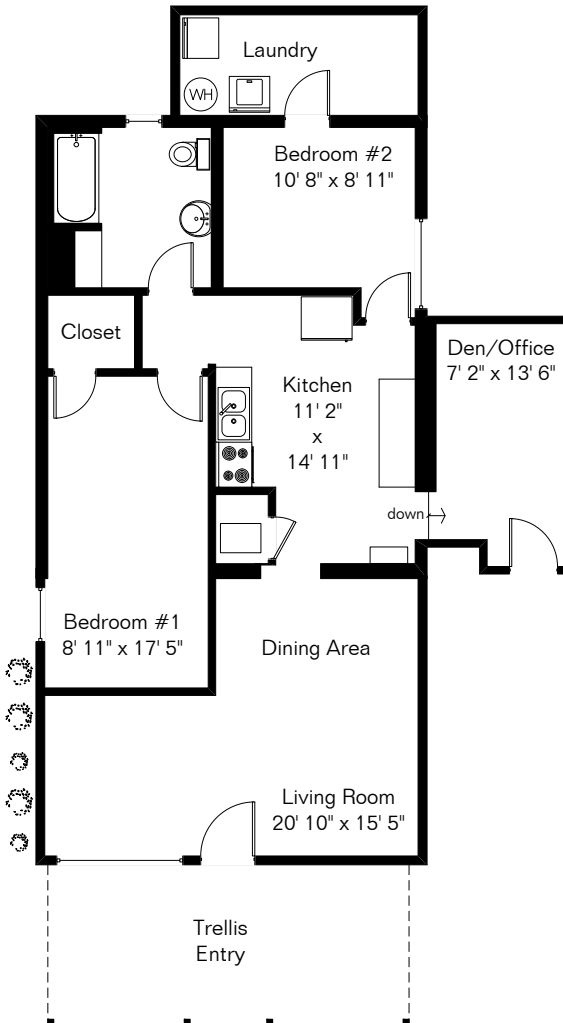

The square footages and room size information are deemed to be reliable but are not guaranteed and should be independently verified.

3156 E Towner St

Guest House

Main House 1,104 Sq Ft
 Guest House 534 Sq Ft

 Total Living Area 1,638 Sq Ft

Site Visit August 2012

Copyright 2012 Floor Plans First! LLC
 All Rights Reserved.

www.FloorPlansFirst.com

Toll Free (877) 887-1500
 Voice (520) 881-1500
 Fax (520) 791-7701